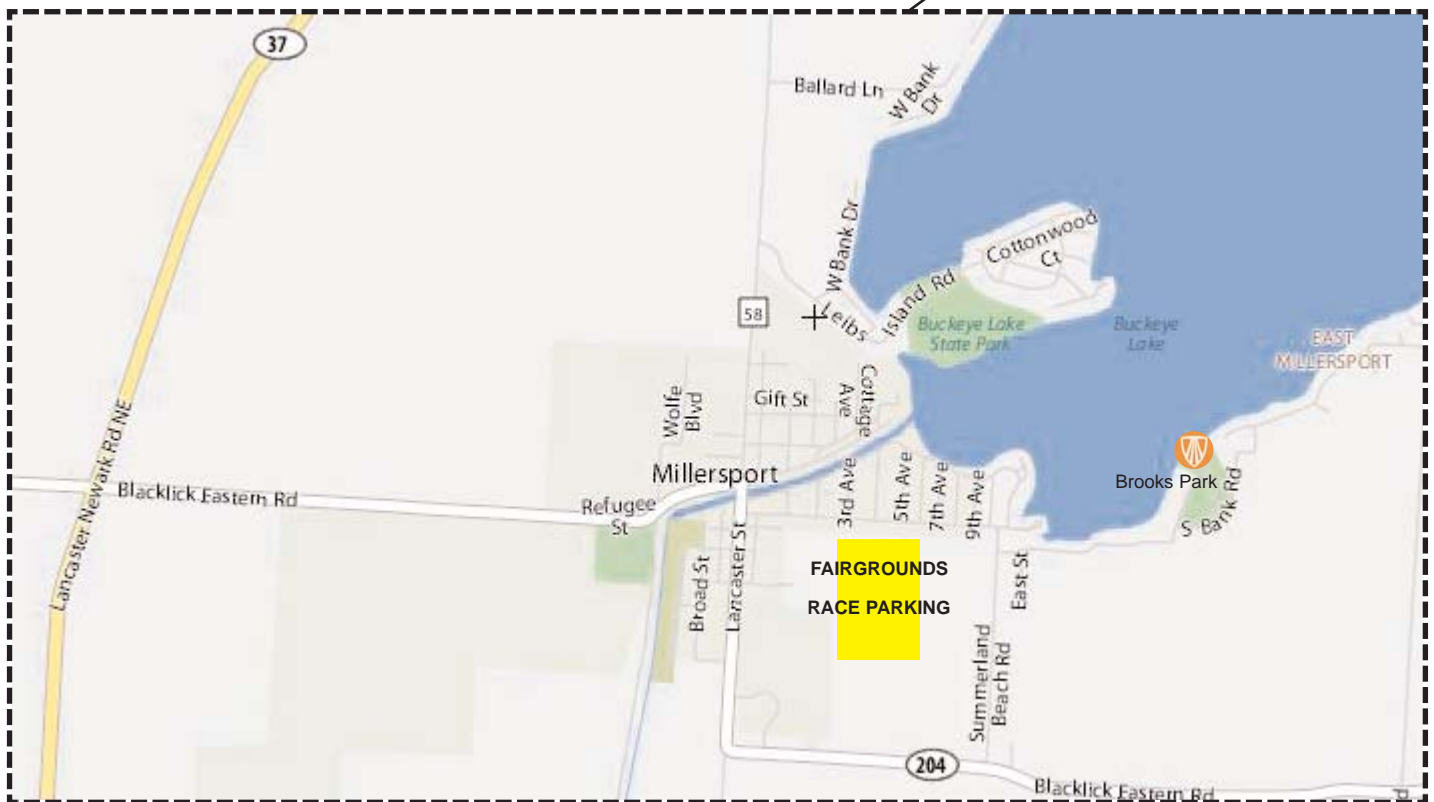

BUCKEYE LAKE STATE PARK
BROOKS PARK AREA
LOCATION OVERVIEW

trekwomen SERIES

BIKE COURSE OVERVIEW

★ Police

Ⓜ Volunteer

 Bike Course (20k - 12.4mi)

 Run Course (5k - 3.1mi)

Ⓜ TA Transition Area

Brooks Park @ Buckeye Lake State Park

trekwomen SERIES

RUN COURSE OVERVIEW

- ★ Police
 -  Volunteer
 -  Bike Course (20k - 12.4mi)
 -  Run Course (5k - 3.1mi)
 -  Transition Area
- Brooks Park @ Buckeye Lake State Park

trekwomen SERIES

STAGING AREA OVERVIEW

★ Police

▼ Volunteer

— Bike Course (20k - 12.4mi)

— Run Course (5k - 3.1mi)

TA Transition Area

Brooks Park @ Buckeye Lake State Park