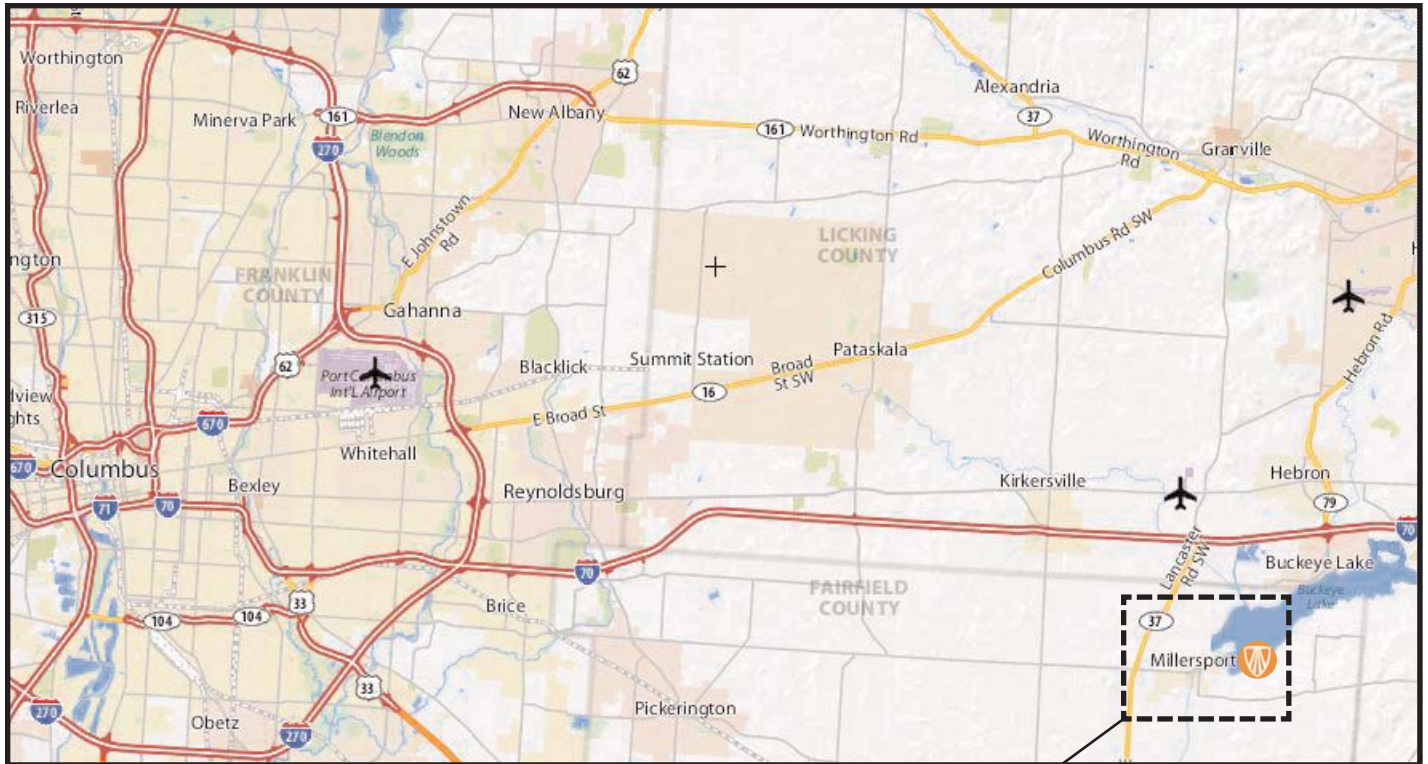

BUCKEYE LAKE STATE PARK
BROOKS PARK AREA
LOCATION OVERVIEW

trekwomen SERIES

BIKE COURSE OVERVIEW

★ Police

Ⓜ Volunteer

 Bike Course (20k - 12.4mi)

 Run Course (5k - 3.1mi)

Ⓜ TA Transition Area

Brooks Park @ Buckeye Lake State Park

trekwomen SERIES

RUN COURSE OVERVIEW

- ★ Police
 -  Volunteer
 -  Bike Course (20k - 12.4mi)
 -  Run Course (5k - 3.1mi)
 -  Transition Area
- Brooks Park @ Buckeye Lake State Park

trekwomen SERIES

STAGING AREA OVERVIEW

★ Police

▼ Volunteer

— Bike Course (20k - 12.4mi)

— Run Course (5k - 3.1mi)

TA Transition Area

Brooks Park @ Buckeye Lake State Park