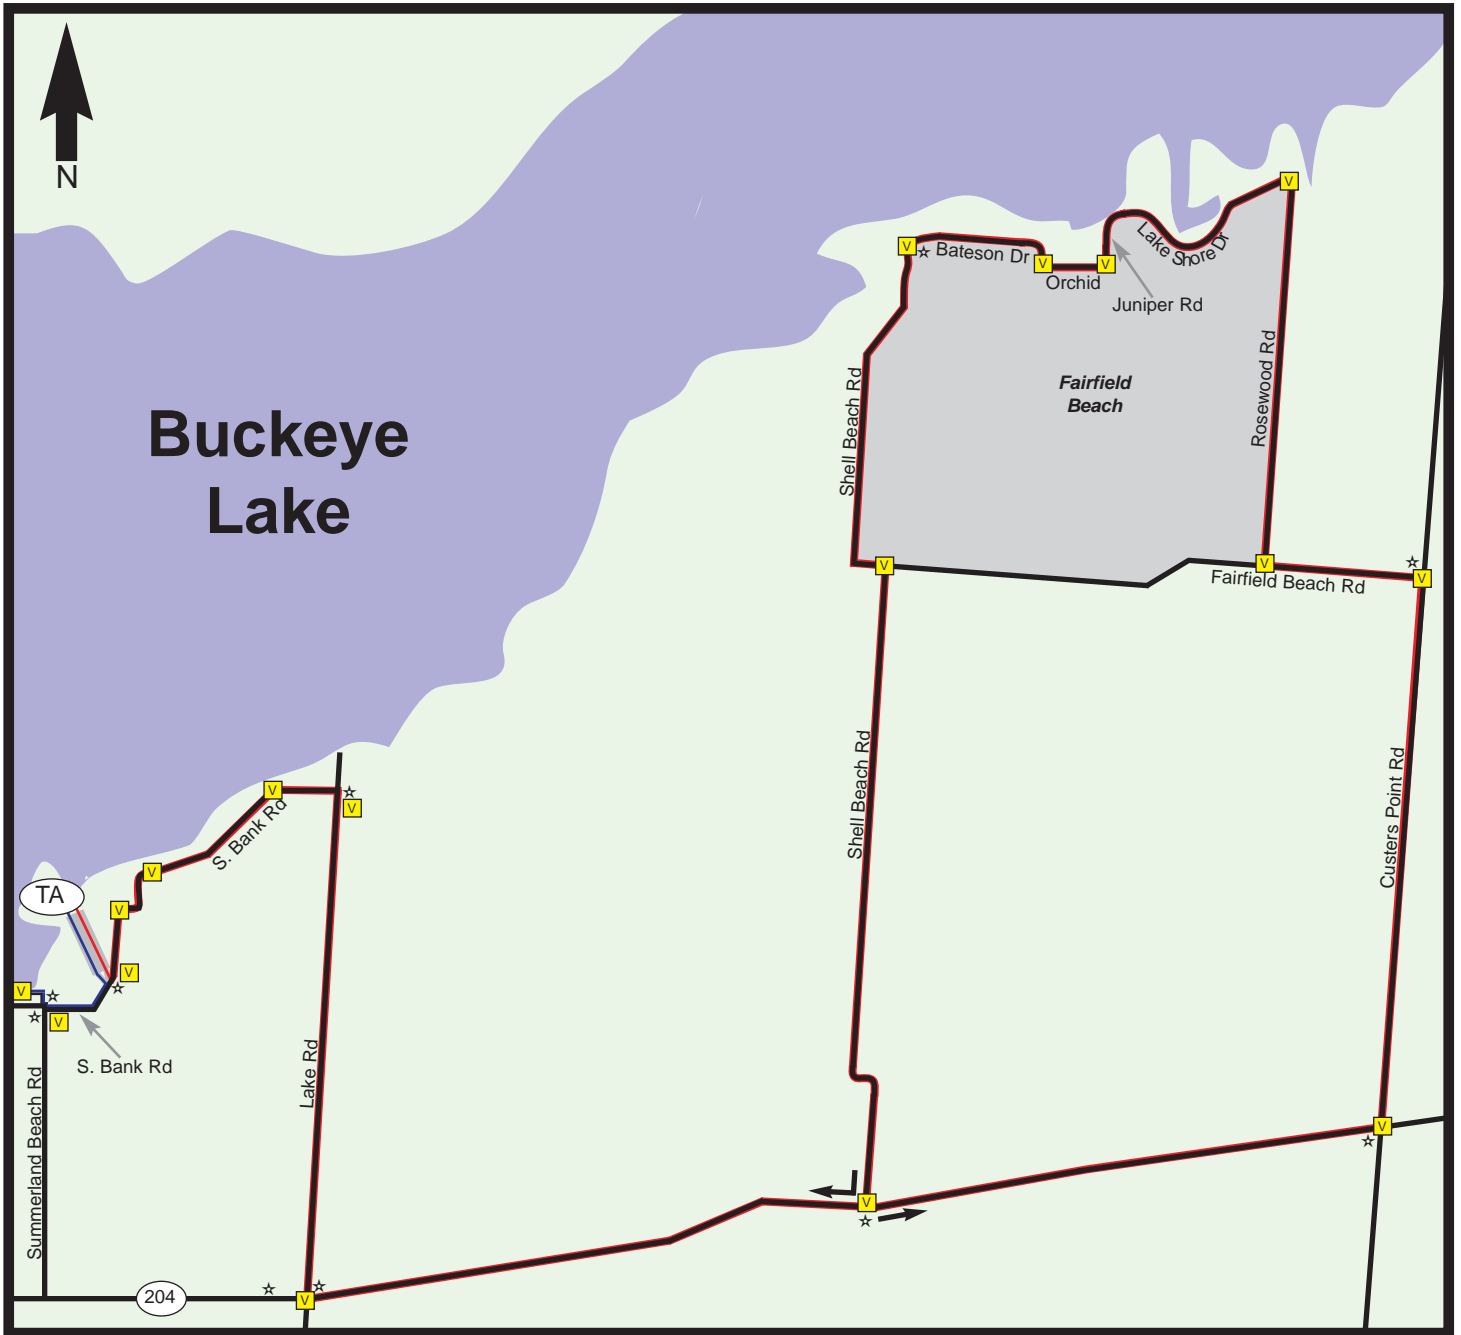

BUCKEYE LAKE STATE PARK
BROOKS PARK AREA
LOCATION OVERVIEW

trekwomen SERIES

BIKE COURSE OVERVIEW

★ Police

Ⓜ Volunteer

 Bike Course (20k - 12.4mi)

 Run Course (5k - 3.1mi)

Ⓜ TA Transition Area

Brooks Park @ Buckeye Lake State Park

trekwomen SERIES

RUN COURSE OVERVIEW

- ★ Police
 -  Volunteer
 -  Bike Course (20k - 12.4mi)
 -  Run Course (5k - 3.1mi)
 -  Transition Area
- Brooks Park @ Buckeye Lake State Park

trekwomen SERIES

STAGING AREA OVERVIEW

★ Police

▼ Volunteer

— Bike Course (20k - 12.4mi)

— Run Course (5k - 3.1mi)

TA Transition Area

Brooks Park @ Buckeye Lake State Park