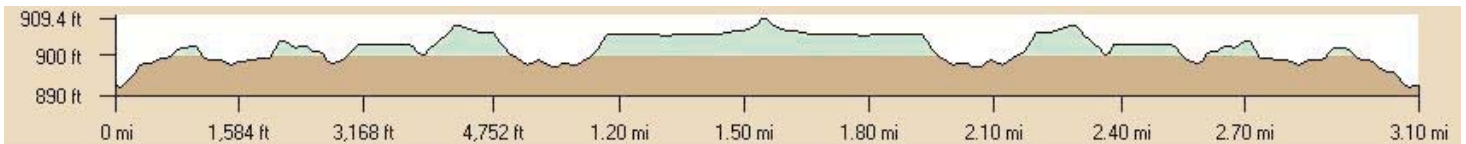

BUCKEYE LAKE STATE PARK
BROOKS PARK AREA
LOCATION OVERVIEW

trekwomen SERIES

BIKE COURSE OVERVIEW

★ Police

Ⓜ Volunteer

 Bike Course (20k - 12.4mi)

 Run Course (5k - 3.1mi)

Ⓜ TA Transition Area

Brooks Park @ Buckeye Lake State Park

trekwomen SERIES

RUN COURSE OVERVIEW

- ★ Police
 -  Volunteer
 -  Bike Course (20k - 12.4mi)
 -  Run Course (5k - 3.1mi)
 -  Transition Area
- Brooks Park @ Buckeye Lake State Park

trekwomen SERIES

STAGING AREA OVERVIEW

★ Police

▼ Volunteer

— Bike Course (20k - 12.4mi)

— Run Course (5k - 3.1mi)

TA Transition Area

Brooks Park @ Buckeye Lake State Park