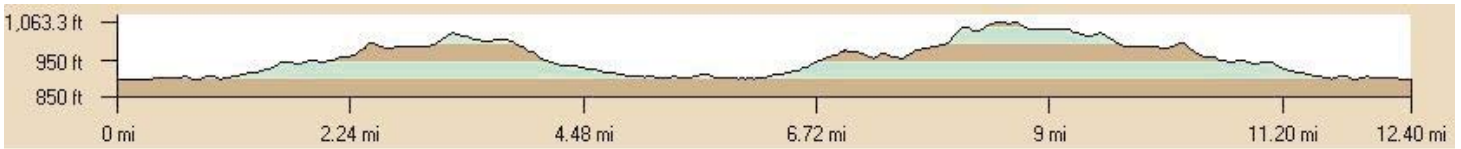

BUCKEYE LAKE STATE PARK
BROOKS PARK AREA
LOCATION OVERVIEW

trekwomen SERIES

BIKE COURSE OVERVIEW

★ Police

Ⓜ Volunteer

 Bike Course (20k - 12.4mi)

 Run Course (5k - 3.1mi)

Ⓜ TA Transition Area

Brooks Park @ Buckeye Lake State Park

trekwomen SERIES

RUN COURSE OVERVIEW

- ★ Police
 -  Volunteer
 -  Bike Course (20k - 12.4mi)
 -  Run Course (5k - 3.1mi)
 -  Transition Area
- Brooks Park @ Buckeye Lake State Park