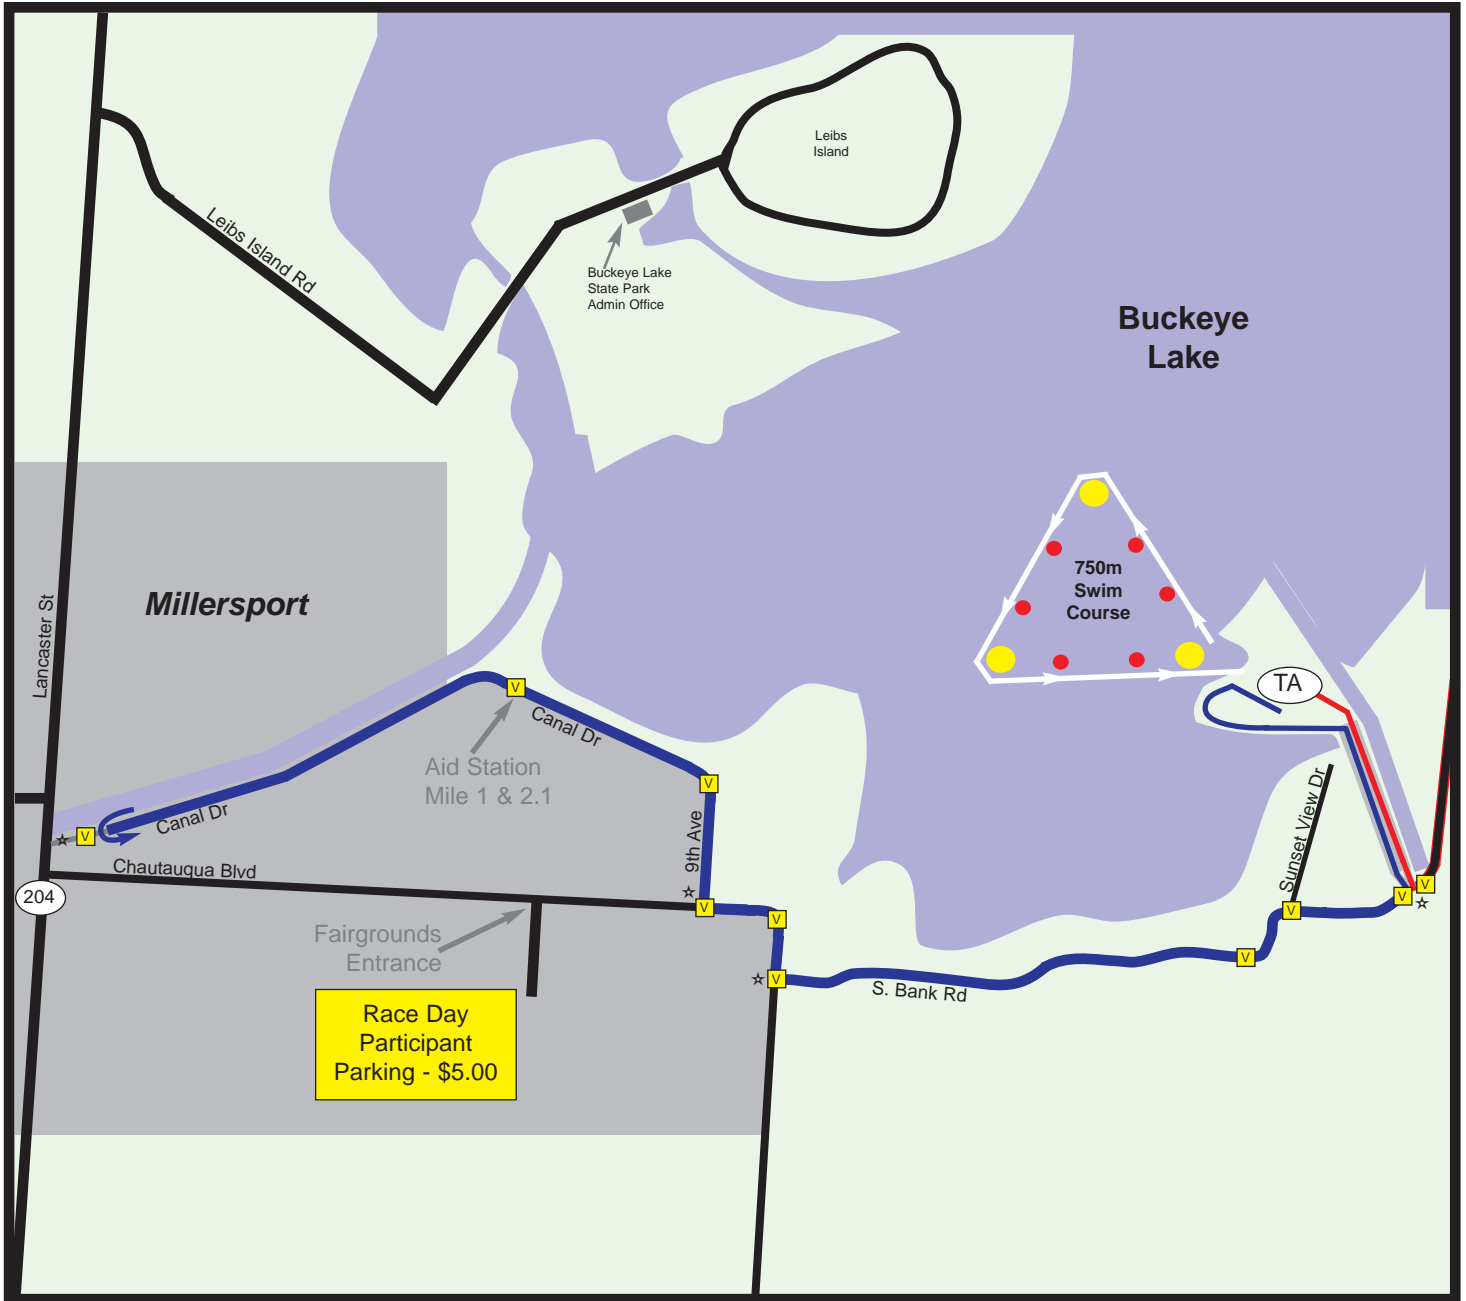

BUCKEYE LAKE STATE PARK
BROOKS PARK AREA
LOCATION OVERVIEW

trekwomen SERIES

BIKE COURSE OVERVIEW

★ Police

Ⓜ Volunteer

 Bike Course (20k - 12.4mi)

 Run Course (5k - 3.1mi)

Ⓜ TA Transition Area

Brooks Park @ Buckeye Lake State Park

trekwomen SERIES

RUN COURSE OVERVIEW

- ★ Police
 -  Volunteer
 -  Bike Course (20k - 12.4mi)
 -  Run Course (5k - 3.1mi)
 -  Transition Area
- Brooks Park @ Buckeye Lake State Park

trekwomen SERIES

STAGING AREA OVERVIEW

★ Police

▼ Volunteer

— Bike Course (20k - 12.4mi)

— Run Course (5k - 3.1mi)

TA Transition Area

Brooks Park @ Buckeye Lake State Park